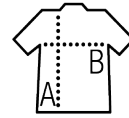

SOL'S BUSINESS MEN

Quality

100% micro twill cotton
Weight: 120 gsm

Style

CLASSIC

Straight cut
Long sleeves
Button-down classic collar
Adjustable cuffs with 2 buttons and bound slits
7 tone-on-tone button placket
Left chest pocket
2 comfort pleats

| Sizes | S | M | L | XL | XXL | 3XL | 4XL |
|-------|-----------|---------|-----------|---------|-----------|---------|---------|
| A/B | 77.5/52.5 | 78/55.5 | 78.5/58.5 | 79/61.5 | 79.5/64.5 | 80/67.5 | 80/70.5 |

57 x 37 x 30 cm
5 kg

LARGE
SIZES

REGULAR
fit

FEATURES

Titanium grey

White

Bright sky

Black