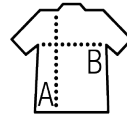

SOL'S MOKA

Quality

SHEER JERSEY 115
100% combed Ringspun cotton

Style

FEMININE & FASHION

Racer back tank top
Curved hem
Cut and sewn

Sizes	XS	S	M	L	XL
A/B	69/39	70/41	71/43	72/45	73/47

PACKING

10

50

Carton size
weight :

52 x 36 x 13 cm
4,6 kg

FEATURES

NO LABEL
READY FOR
BRANDING

Jade green

Raspberry