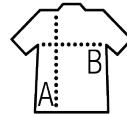

SOL'S Imperial FIT

Quality

JERSEY 190
100% semi-combed Ringspun cotton

Style

MODERN

Reinforcing tape on neck
Elastane rib collar round collar
Short sleeves
Cut and sewn
Fitted cut

Sizes	S	M	L	XL	XXL
A/B	70/48	72/51	74/54	76/57	78/61

PACKING

10

100

Carton size
weight :

60 x 39 x 35 cm
18,6 kg

FEATURES

NO LABEL
READY FOR
BRANDING

SLIM
fit