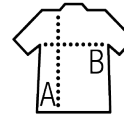

SOL'S NOVA WOMEN

Quality

MICRO FLEECE 200
100% polyester high density - 100% mesh
polyester pockets lining

Short cut - Anti pilling

Style

CLASSIC

Reversed zip on body
Flatlock stitchings at armholes and
Princess seams
Removable silicone zip puller
2 pockets with reversed zips
Fitted cut

Sizes	S	M	L	XL	XXL
A/B	64/44	66/47	68/50	70/54	72/59

PACKING

1

20

Carton size
weight :

38 x 60 x 36 cm
7,2 kg

FEATURES

Charcoal grey /
Orange