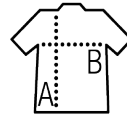

SOL'S SPORTY KIDS

Quality

POLYESTER MESH 140
 100% breathable polyester - Dry fit
 Binding on collar

Style

SPORTY
 Raglan sleeves
 Longer back

Sizes	6 years	8 years	10 years	12 years
cm	106/116 cm	118/128 cm	130/140 cm	142/152 cm
A/B	47/35	50/37	54/40	58/43

PACKING

10

50

Carton size
weight :

42 x 27 x 36 cm
7 kg

FEATURES

404

White