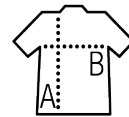

SOL'S SHORE

Quality

POLYAMIDE 210T
 100% polyamide
 Water repellent and windproof

Style

Contrasting zip opening
 Elasticated cuffs, hood and bottom
 Side pockets with contrasting zip
 Raglan sleeves
 "In bag" folding system to fold the jacket into its pocket

Sizes	XS	S	M	L	XL	XXL	3XL
A/B	65/52	67/55	69/58	71/61	73/64	75/67	77/70

PACKING

5

50

Carton size
weight :

58 x 40 x 27 cm
9 kg

FEATURES

Red