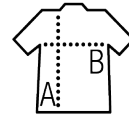

SOL'S SKATE

Quality

POLYAMIDE 210T
 100% polyamide
 Lining: 100% polyester mesh
 Water repellent and windproof

Style

TRENDY
 Constrained zip

Sizes	XS	S	M	L	XL	XXL	3XL
A/B	68/51	70/55	72/58	74/61	76/64	78/67	80/70

PACKING

5

30

Carton size
weight :

64 x 44 x 41 cm
13,6 kg

FEATURES

Camo / Royal blue

Neon lime / Royal blue