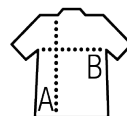

SOL'S PERFORMER WOMEN

Quality

POLYESTER PIQUÉ 180
100% polyester

Style

SPORTS

Short sleeves
Front placket with 3 buttons
Contrasting details on button placket, side slits and neck tape
Suitable for sublimation

Sizes	S	M	L	XL	XXL
A/B	63/42	65/45	67/48	69/51	71/54

PACKING

5

50

Carton size
weight :

56 x 39 x 35 cm
9 kg

FEATURES

White