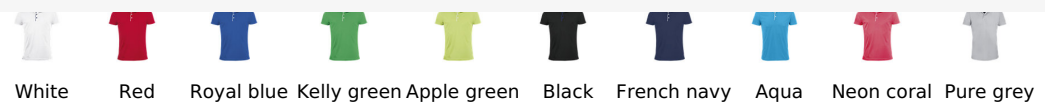

FEATURES

page