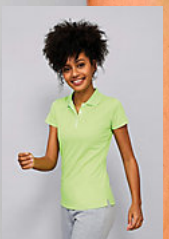

SOL'S PERFORMER MEN

Quality

POLYESTER PIQUÉ 180
100% polyester

Style

SPORTS
Short sleeves
Front placket with 3 buttons
Contrasting details on button placket, side slits and neck tape
Suitable for sublimation

Sizes	S	M	L	XL	XXL	3XL
A/B	70/49	72/52	74/55	76/58	79/61	82/64

PACKING

5

50

Carton size : 56 x 39 x 35 cm
weight : 9 kg

FEATURES

SOL'S PERFORMER WOMEN
01179

page