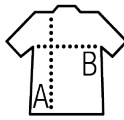

SOL'S PERFORMER MEN

Quality

POLYESTER PIQUÉ 180
100% polyester

Style

SPORTS
Short sleeves
Front placket with 3 buttons
Contrasting details on button placket, side slits and neck tape
Suitable for sublimation

Sizes	S	M	L	XL	XXL	3XL
A/B	70/49	72/52	74/55	76/58	79/61	82/64

PACKING

5

50

Carton size : 56 x 39 x 35 cm
weight : 9 kg

FEATURES

SOL'S PERFORMER WOMEN
01179

page