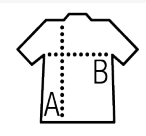

SOL'S ORGANIC BAMBINO

Quality

RIB 1X1 220
100% certified organically grown cotton
OCS by Control Union Certifications

Style

CLASSIC
Collar, cuffs and leg binding
Envelope style neckline
Bottom stud fastening

| Sizes | 3/6 months | 6/12 months | 12/18 months |
|-------|------------|-------------|--------------|
| cm | 60/67 cm | 68/74 cm | 75/81 cm |
| A/B | 40/21 | 42/22 | 44/23 |

PACKING

10

100

Carton size : 60 x 40 x 20 cm
weight : 7,5 kg