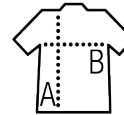

SOL'S RIDE MEN

Quality

POLYAMIDE

Outside & lining: 100% polyamide

Padding: 100% polyester - 180 gsm

Style

OUTDOOR

2 pockets with a zip that matches the lining
High collar, close-fitting cut
Tone-on-tone bias finishing on sleeve ends and bottom

Sizes	S	M	L	XL	XXL	3XL
A/B	70/54	72/57	74/60	76/63	78/66	80/69

PACKING

1

10

Carton size
weight :

64 x 42 x 38 cm
4,6 kg

FEATURES

Red