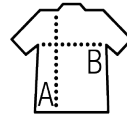

## Quality

POLYAMIDE

Outside & lining: 100% polyamide

Padding: 100% polyester - 180 gsm

## Style

OUTDOOR

2 pockets with a fancy zip that matches the lining

High collar, close-fitting cut

Tone-on-tone bias finishing at bottom

Sizes	S	M	L	XL	XXL	3XL
A/B	68/55	70/57	72/59	74/61	76/63	78/65