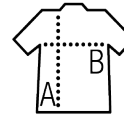

## Quality

POLYAMIDE

Outside & lining: 100% polyamide

Padding: 100% polyester - 180 gsm

## Style

OUTDOOR

2 pockets with a fancy zip that matches the lining

High collar, close-fitting cut

Tone-on-tone bias finishing at bottom

Sizes	S	M	L	XL	XXL
A/B	60/47	62/49	64/51	66/53	68/55