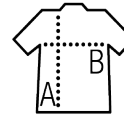

SOL'S MISSION PRO

Quality

CANVAS 300
65% polyester - 35% cotton

100% polyester padding - 160 gsm

Style

Prowear

Fleece-lined high collar
Zip opening with protection placket
4 pockets including 1 inside pocket
Reflective piping at back
Inside drawcord
Elasticated armholes
Inside woven ID label

Sizes	S	M	L	XL	XXL	3XL	4XL	5XL
A/B	69/56	70/59	71/62	72/65	73/68	74/71	75/74	76/77

PACKING

1

10

Carton size
weight :

60 x 40 x 32 cm
10,2 kg

FEATURES

Rope / Black