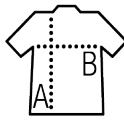

SOL'S ROVER

Quality

POLYAMIDE 210T - UNISEX
Outer fabric: 100% polyamide
Padding and contrast sherpa lining: 100% polyester

Style

Zip opening
2 pockets
Elasticated cuffs
Sherpa lined hood and body

Sizes	XS	S	M	L	XL	XXL	3XL
A/B	71,5/53	72,5/56	73,5/59	74,5/62	75,5/65	76,5/68	77,5/71

PACKING

1 **10** Carton size weight : 62 x 38 x 34 cm 8,8 kg

FEATURES

Black

French navy

Umbra

page