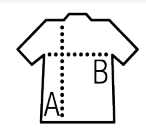

SOL'S SHIFT

Quality

100% polyester 210T
UNISEX

Style

Zip opening
Collar containing a hood
Drawcord at hood and at bottom
Elasticated cuffs
2 zip pockets

| Sizes | XS | S | M | L | XL | XXL | 3XL |
|-------|---------|---------|---------|---------|---------|---------|---------|
| A/B | 74,5/54 | 75,5/60 | 76,5/63 | 77,5/66 | 78,5/69 | 79,5/72 | 80,5/75 |

PACKING

5 **30** Carton size 58 x 40 x 25 cm
weight : 6,6 kg

FEATURES

page