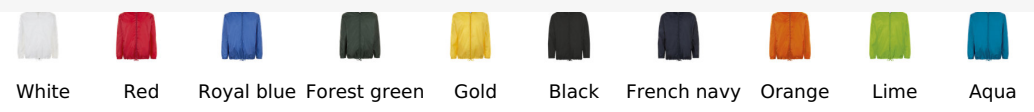

SOL'S SHIFT

Quality

100% polyester 210T
UNISEX

Style

Zip opening
Collar containing a hood
Drawcord at hood and at bottom
Elasticated cuffs
2 zip pockets

Sizes	XS	S	M	L	XL	XXL	3XL
A/B	74,5/54	75,5/60	76,5/63	77,5/66	78,5/69	79,5/72	80,5/75

PACKING

5 **30** Carton size 58 x 40 x 25 cm
weight : 6,6 kg

FEATURES

page