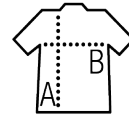

SOL'S RAY WOMEN

Quality

POLYAMIDE

Outside : 100% waxed polyamide and lining: 100% polyester 290T

Padding: 90% down - 10% feather

Style

Small high collar

2 front and 2 inside pockets

Elasticated hood, bottom and cuffs

"In bag" folding system with stoppers

Sizes	S	M	L	XL	XXL
A/B	63/49,5	64/52,5	65/55,5	66/58,5	67/61,5

PACKING

1

10

Carton size
weight :

60 x 40 x 40 cm
5,2 kg