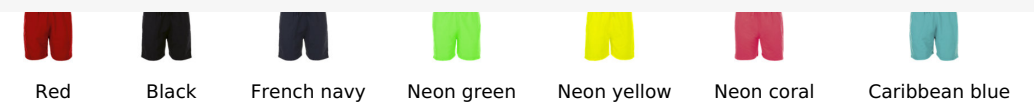

SOL'S SANDY

Quality

POLYESTER 90
100% microfibre polyester
Lining: 100% polyester mesh inner briefs

Style

Elasticated waistband with tone-on-tone drawcord
2 side pockets
Rear flap pocket with self-gripping fastener
Side slits
Suitable for dye sublimation

Sizes	XS	S	M	L	XL	XXL
A/B	10,5/35,5	10,5/37,5	10,5/39,5	10,5/41,5	10,5/43,5	10,5/45,5

PACKING

5 **100** Carton size 55 x 35 x 25 cm
weight : 13,7 kg

FEATURES

page