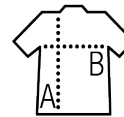

SOL'S GLORY WOMEN

Quality

SWEATER 334 g/pc
70% viscose 30% polyamide

Style

V-neck
Close-fitting cut
1x1 ribbed cuffs and hem with elastane for a perfect fit
Armholes with knitting decrease

| Sizes | XS | S | M | L | XL | XXL |
|-------|-------|-------|-------|-------|-------|-------|
| A/B | 60/41 | 61/44 | 62/47 | 63/50 | 64/53 | 65/56 |

PACKING

1

25

Carton size
weight :

60 x 40 x 28 cm
7,8 kg

FEATURES

Charcoal melange

Black