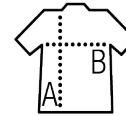

SOL'S SPORTY LSL MEN

Quality

MESH 140
100% breathable polyester

Style

Round neck
Cut and sewn
Binding at collar

Sizes	S	M	L	XL	XXL	3XL
A/B	70/49	72/52	74/55	76/58	77/61	78/64

PACKING

5

50

Carton size
weight :

55 x 36 x 26 cm
11 kg

FEATURES

White

Red

Royal blue

Black