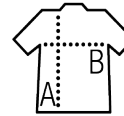

SOL'S SPORTY TT MEN

Quality

MESH 140
100% breathable polyester

Style

Cut and sewn
Binding at collar and armholes

Sizes	S	M	L	XL	XXL	3XL
A/B	69/45	71/48	73/51	74/54	75/57	76/60

PACKING

10

50

Carton size
weight :

55 x 36 x 20 cm
8 kg

FEATURES

404

Neon
yellow

White

Red