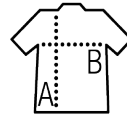

SOL'S PERFECT LSL WOMEN

Quality

PIQUÉ 180
100% combed cotton
1x1 rib collar

Style

Long sleeves
3-button placket
Fitted cut
Tape inside collar

Sizes	S	M	L	XL	XXL	3XL
A/B	63/42	65/45	67/48	68/51	69/54	70/57

PACKING

5

50

Carton size
weight :

50 x 35 x 30 cm
11 kg

FEATURES

Charcoal
melange

White

Red