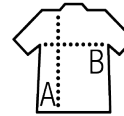

SOL'S PERFECT LSL MEN

Quality

PIQUÉ 180
100% combed cotton
1x1 rib collar and cuffs

Style

Long sleeves
2-button placket
Tape inside collar

Sizes	S	M	L	XL	XXL	3XL	4XL
A/B	70/49	72/52	74/55	75/58	76/61	77/64	78/67

PACKING

5

50

Carton size
weight :

58 x 39 x 35 cm
14,6 kg

FEATURES

Charcoal
melange

Orange