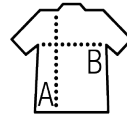

SOL'S WALLACE

Quality

TWILL 200 - UNISEX
65% polyester, 35% cotton

Style

Zip opening
2 front pockets with pen compartment
1 inside pocket

Sizes	XS	S	M	L	XL	XXL	3XL	4XL
A/B	66/49	67/52	68/55	69/58	70/61	71/64	72/67	73/70

PACKING

5

30

Carton size
weight :

34 x 40 x 26 cm
10 kg

FEATURES

Rope

Red