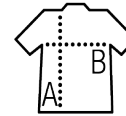

SOL'S SPORTY TT WOMEN

Quality

MESH 140
100% breathable polyester

Style

Cut and sewn
Close-fitting cut
Racerback
Binding at collar and armholes

Sizes	XS	S	M	L	XL	XXL
A/B	61/35	63/38	65/41	67/44	69/47	71/50

PACKING

10

50

Carton size
weight :

55 x 36 x 20 cm
8 kg

FEATURES

404

White

Red