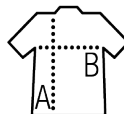

SOL'S RALPH

Quality

TASLAN - UNISEX
100% polyamide with PU coating
Lining: 100% polyester mesh

Style

Jacket with zip opening
Striped ribbed inside collar and cuffs
Plain ribbed bottom
2 front pockets
1 inside pocket

Sizes	XS	S	M	L	XL	XXL	3XL
A/B	68/50,5	70/53,5	72/56,5	74/59,5	75/62,5	76/65,5	77/68,5

PACKING

1

20

Carton size
weight :

60 x 40 x 35 cm
16 kg

FEATURES

Red