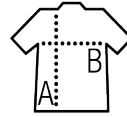

SOL'S Imperial V MEN

Quality

JERSEY 190
100% semi-combed ringspun cotton
Taped neck
Ribbed collar

Style

V-neck
Short sleeves
Tubular cut

Sizes	S	M	L	XL	XXL	3XL
A/B	70/48	72/51	74/54	76/57	78/60	80/63

PACKING

10

100

Carton size
weight :

57 x 38 x 32 cm
16,4 kg

FEATURES

White

Red

Royal blue