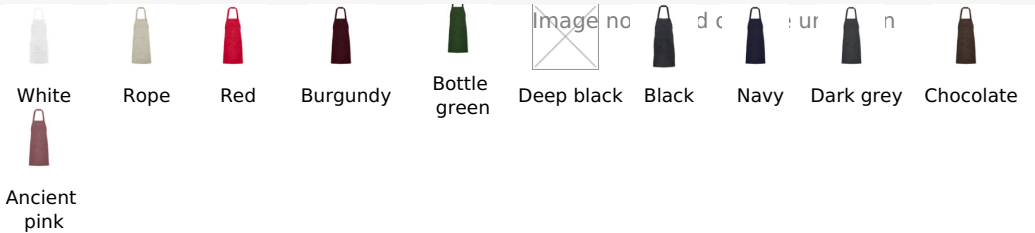

SOL'S GAMMA

Quality

TWILL 240
100% organically grown cotton

Style

Large front pocket with 2 compartments
Button-adjustable neck strap

Sizes	TUN
DIM	90 x 75 cm

PACKING

10

50

Carton size
weight :

55 x 31 x 25 cm
14 kg

FEATURES

page