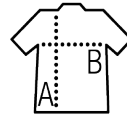

## Style

Round neck  
Cut and swen  
Drop sleeves

Sizes	S	M	L	XL	XXL
A/B	73/54	75/57	77/60	79/63	81/66