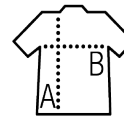

SOL'S BOXY WOMEN

Quality

Jersey 180
100% combed organic cotton - In conversion

Style

Round neck
Neck tape
Cut and sewn
Drop sleeves

Sizes	XS	S	M	L	XL
A/B	59/53	61/56	63/59	65/62	67/65

PACKING

50

50

Carton size
weight :

62 x 34 x 22 cm
10,4 kg

FEATURES

White

Deep black

French navy

Lilak