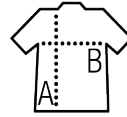

SOL'S FACTOR MEN

Quality

Polar fleece 280
100% recycled polyester

Style

Side zip pockets and front zip opening with contrasting zip pullers
Reinforcing tape at collar
Elasticated bias binding at cuffs and bottom

Sizes	S	M	L	XL	XXL	3XL	4XL	5XL
A/B	69,5/51	71,5/54	73,5/57	75,5/60	77,5/63	78,5/67	79,5/71	80,5/7

PACKING

1

20

Carton size 60 x 40 x 20 cm
weight : 13,6 kg

FEATURES

Rope

Red