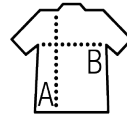

SOL'S FALCON MEN

Quality

Softshell 270
94% recycled polyester - 6% elastane - 3 layers
Polar fleece lining: 100% polyester

Style

Zip opening
2 side and 1 chest zip pockets
Contrasting zip pullers
Elasticated bias binding at cuffs and bottom

Sizes	S	M	L	XL	XXL	3XL	4XL
A/B	68/53	70/56	72/59	74/62	76/65	78/68	80/71

PACKING

1

10

Carton size
weight : 60 x 40 x 20 cm
9,5 kg

FEATURES

Pepper red

Abyss blue