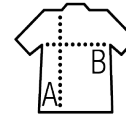

SOL'S PEOPLE

Quality

PIQUÉ 210
 100% combed Ringspun cotton
 Rib collar and cuffs
 Reinforcing tape on neck

Style

FEMININE
 Short sleeves
 Fitted cut
 Tone on tone 4 button placket
 Straight hem with side slits
 Cut and sewn

Sizes	S	M	L	XL	XXL	3XL*
A/B	61/43	63/46	65/49	67/52	69/55	71/58

PACKING

5

50

Carton size
 weight :

46 x 33 x 30 cm
 9,4 kg

FEATURES

page