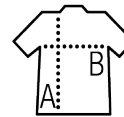

SOL'S PODIUM

Quality

PIQUÉ 210
 100% combed Ringspun cotton
 Rib collar
 Reinforcing tape on neck

Style

FEMININE
 Long sleeves
 4 tone on tone buttons
 Fitted cut
 Side slits
 Cut and sewn

Sizes	S	M	L	XL
A/B	58/42	60/45	62/48	64/51

PACKING

5

50

Carton size
 weight :

45 x 34 x 38 cm
 11,6 kg

FEATURES

Charcoal melange

White