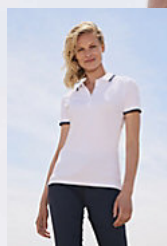

## Quality

PIQUÉ 270  
 100% combed Ringspun cotton  
 Rib collar and cuffs  
 Reinforcing tape on neck

## Style

CLASSIC  
 Short sleeves  
 Contrasting striped collar and cuffs  
 3 tone on tone buttons  
 Straight hem with contrasted side slits  
 Cut and sewn  
 Spare button on the inside seam

Sizes	S	M	L	XL	XXL
A/B	70/50	72/53	74/56	76/59	78/62

## FEATURES

OEKO  
TEX

White

Red

Golf green

Black

Navy

SOL'S PRACTICE WOMEN  
11366