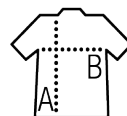

## Style

CLASSIC  
 Short sleeves  
 Contrasting striped collar and cuffs  
 3 tone on tone buttons  
 Straight hem with contrasted side slits  
 Cut and sewn  
 Spare button on the inside seam

Sizes	S	M	L	XL	XXL
A/B	70/50	72/53	74/56	76/59	78/62