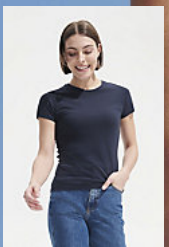

SOL'S REGENT

Quality

JERSEY 150
 100% semi-combed Ringspun cotton
 Reinforcing tape on neck
 Elastane rib collar

Style

CLASSIC
 Short sleeves
 Tubular

Sizes	XXS*	XS	S	M	L	XL	XXL	3XL**	4XL***
A/B	60/46	64/48	70/50	72/53	74/56	76/59	78/62	80/65	82/68

PACKING

10 **100** Carton size 57 x 38 x 32 cm
 weight : 14,4 kg

FEATURES

SOL'S MISS 11386