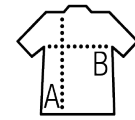

SOL'S REGENT

Quality

JERSEY 150
 100% semi-combed Ringspun cotton
 Reinforcing tape on neck
 Elastane rib collar

Style

CLASSIC
 Short sleeves
 Tubular

Sizes	XXS*	XS	S	M	L	XL	XXL	3XL**	4XL***
A/B	60/46	64/48	70/50	72/53	74/56	76/59	78/62	80/65	82/68

PACKING

10 **100** Carton size 57 x 38 x 32 cm
 weight : 14,4 kg

FEATURES

SOL'S MISS 11386