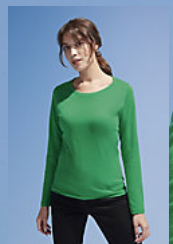

SOL'S MONARCH

Quality

JERSEY 150
 100% semi-combed Ringspun cotton
 Reinforcing tape on neck
 Round elastane rib collar

Style

CLASSIC
 Ribless cuffs
 Tubular

| Sizes | S | M | L | XL | XXL | 3XL | 4XL |
|-------|-----------|-----------|-----------|-----------|-----------|-----------|-----------|
| A/B | 69,5/50,5 | 71,5/53,5 | 73,5/56,5 | 75,5/59,5 | 77,5/62,5 | 79,5/65,5 | 79,5/65,5 |

Khaki

Kelly green

Deep black

Black

Navy

Grey melange

Dark grey

Orange

Aqua

Ultramarine

Oxblood

SOL'S MAJESTIC
 11425

page