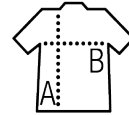

SOL'S JANE

Quality

JERSEY 150
100% semi-combed Ringspun cotton
Rib binding

Style

FEMININE
Cut and sewn

Sizes	S	M	L	XL
A/B	66/37	68/40	70/43	72/46

PACKING

10

50

Carton size
weight :

45 x 36 x 16 cm
5,5 kg

FEATURES

White

Red

Atoll blue

Royal blue