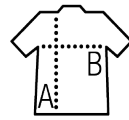

SOL'S Imperial WOMEN

Quality

JERSEY 190
 100% semi-combed Ringspun cotton
 Reinforcing tape on neck
 Rib collar

Style

CLASSIC
 Short sleeves
 Cut and sewn

Sizes	S	M	L	XL	XXL	3XL*
A/B	61/41	63/44	65/47	67/50	69/53	71/56

PACKING

10

100

Carton size : 46 x 33 x 35 cm
 weight : 13,7 kg

FEATURES

SOL'S Imperial 11500

page