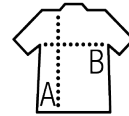

SOL'S SUBLIMA

Quality

JERSEY 160 - UNISEX
100% polyester with cotton feel
Reinforcing tape on neck
Elastane collar

Style

TECHNICAL
Short sleeves
Cut and sewn

| Sizes | XS | S | M | L | XL | XXL |
|-------|-------|-------|-------|-------|-------|-------|
| A/B | 68/47 | 70/50 | 72/53 | 74/56 | 76/59 | 78/62 |

PACKING

10

50

Carton size
weight :

60 x 40 x 20 cm
9 kg

FEATURES

White

page