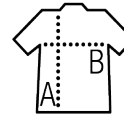

SOL'S NEW SUPREME KIDS

Quality

BRUSHED FLEECE 280
50% Ringspun cotton - 50% polyester
Reinforcing tape on neck
Elastane rib cuffs, collar and hem

Style

CLASSIC
Set in sleeves
Cut and sewn

Sizes	4 years	6 years	8 years	10 years	12 years
cm	96/104 cm	106/116 cm	118/128 cm	130/140 cm	142/152 cm
A/B	47/36	50/38	53/40	57/43	61/46

PACKING

5

25

Carton size
weight :

58 x 38 x 27 cm
9 kg

FEATURES

Red

Royal blue