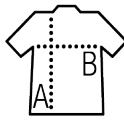

SOL'S SLAM

Quality

BRUSHED FLEECE 320
 50% Ringspun cotton - 50% polyester
 Elastane rib cuffs and hem

Style

CLASSIC
 Kangaroo pocket
 Hood with eyelets and tone on tone drawstring
 Tubular

Sizes	XS	S	M	L	XL	XXL
A/B	65/48	67/51	69/54	71/57	73/60	75/63

PACKING

5 **20** Carton size 58 x 38 x 42 cm
 weight : 11,8 kg

FEATURES

SOL'S SLAM KIDS
 13255