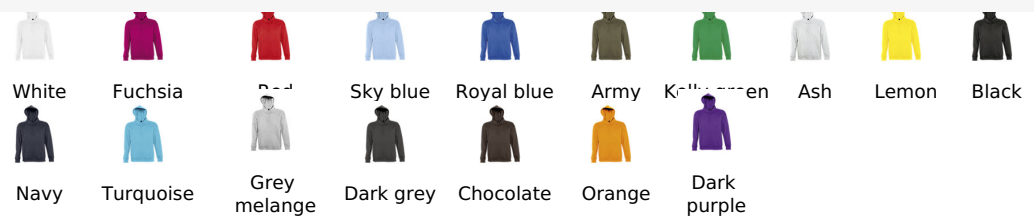

SOL'S SLAM

Quality

BRUSHED FLEECE 320
 50% Ringspun cotton - 50% polyester
 Elastane rib cuffs and hem

Style

CLASSIC
 Kangaroo pocket
 Hood with eyelets and tone on tone drawstring
 Tubular

Sizes	XS	S	M	L	XL	XXL
A/B	65/48	67/51	69/54	71/57	73/60	75/63

PACKING

5 **20** Carton size 58 x 38 x 42 cm
 weight : 11,8 kg

FEATURES

SOL'S SLAM KIDS
 13255