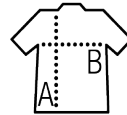

SOL'S SLAM KIDS

Quality

BRUSHED FLEECE 280
50% Ringspun cotton - 50% polyester
Elastane rib

Style

CLASSIC
Set in sleeves
Cut and sewn
Kangaroo pockets
Lined hood without drawstring

Sizes	4 years	6 years	8 years	10 years	12 years
cm	96/104 cm	106/116 cm	118/128 cm	130/140 cm	142/152 cm
A/B	47/36	50/38	53/40	57/43	61/46

PACKING

5

20

Carton size 58 x 38 x 27 cm
weight : 8,8 kg

FEATURES

White

Red

Sky blue