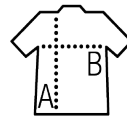

SOL'S BRISBANE

Quality

OXFORD - 70% cotton - 30% polyester
 Weight: 135 gsm colour, 130 gsm white

Style

Straight cut
 Short sleeves
 2 button collar
 7 tone-on-tone button placket
 Left chest pocket
 2 side pleats at back

Sizes	S	M	L	XL	XXL	3XL	4XL
A/B	77/56	78/60	79/64	80/68	81/72	82/76	83/80

Sizes	S	M	L	XL	XXL	3XL	4XL
cm	37-38	39-40	41-42	43-44	45-46	47-48	49-50

PACKING

1

20

Carton size 55 x 36 x 17 cm
 weight : 6,7 kg

FEATURES