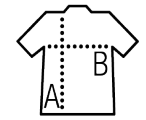

Sizes	XS	S	M	L	XL	XXL	3XL
A/B	64/45	65/48	66/51	67/54	68/57	69/60	70/63

PACKING

1

20

Carton size 55 x 36 x 17 cm
weight : 4,92 kg