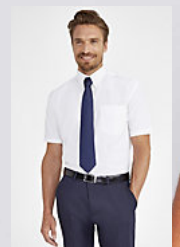

## Style

FEMININE & CLASSIC

Close-fitting cut  
 Short sleeves  
 Classic collar  
 7 tone-on-tone button placket  
 Chest darts

Sizes	XS	S	M	L	XL	XXL	3XL
A/B	64/45	65/48	66/51	67/54	68/57	69/60	70/63

## FEATURES

White

Sky blue

Black

Silver

SOL'S BRISBANE  
16010

page