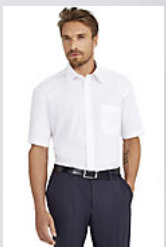

SOL'S BRISTOL
16050

page