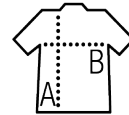

SOL'S BRIGHTON

Quality

POPLIN STRETCH - 97% cotton - 3%
elastane
Weight: 140 gsm

Style

TRENDY

Fitted cut
Long sleeves
Single button collar
Cuffs with 2 buttons and bound slit
7 tone-on-tone button placket

Sizes	S	M	L	XL	XXL	3XL	4XL	5XL*
A/B	76/54	78/57	80/60	82/63	84/66	86/69	88/72	88/75

Sizes	S	M	L	XL	XXL	3XL	4XL	5XL*
cm	37-38	39-40	41-42	43-44	45-46	47-48	49-50	51,5/52,5

PACKING

1

20

Carton size : 57 x 37 x 30 cm
weight : 7 kg

FEATURES

White

Cardinal red