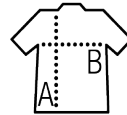

## Quality

POPLIN STRETCH - 97% cotton - 3% elastane  
Weight: 140 gsm

## Style

TRENDY  
Fitted cut  
Short sleeves  
Single button collar  
7 tone-on-tone button placket

Sizes	S	M	L	XL	XXL	3XL	4XL	5XL
A/B	76/54	78/57	80/60	82/63	84/66	86/69	88/72	88/75

Sizes	S	M	L	XL	XXL	3XL	4XL	5XL
cm	37-38	39-40	41-42	43-44	45-46	47-48	49-50	50/51