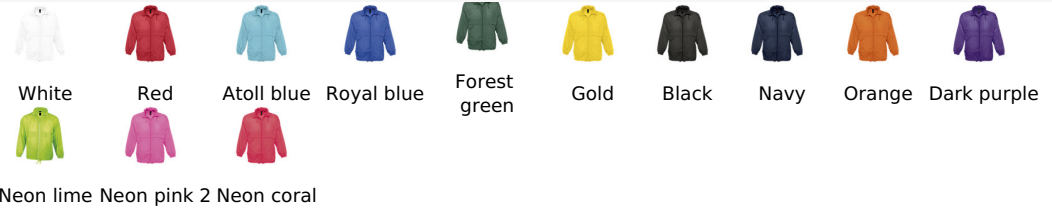

SOL'S SURF

Quality

POLYAMIDE 210T
100% polyamide
Water repellent

Style

CLASSIC

Zippered opening
Hood with drawstring folded into collar
2 exterior zipped pockets
"In bag" folding system with elasticated ties around waist
Elasticated cuffs
Ventilation eyelets

Sizes	XS	S	M	L	XL	XXL
A/B	68/56	71/60	74/64	78/68	81/73	84/79

PACKING

5

50

Carton size
weight :

58 x 40 x 27 cm
11,7 kg

FEATURES

SOL'S SURF KIDS
32300