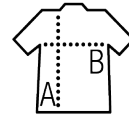

SOL'S SURF KIDS

Quality

POLYAMIDE 210T
100% polyamide
Water repellent

Style

CLASSICO

Zippered opening
Concealed hood
2 exterior zippered pockets
"In bag" folding system with elasticated cuffs
Ventilation eyelets
Secured inner drawstring hem

Sizes	5/6 years	7/8 years	9/11 years	12/14 years	15/16 years
cm	105/116 cm	117/128 cm	129/141 cm	142/164 cm	165/176 cm
A/B	50/44	55/48	60/52	65/56	70/60

PACKING

5

50

Carton size
weight :

60 x 40 x 22 cm
10 kg